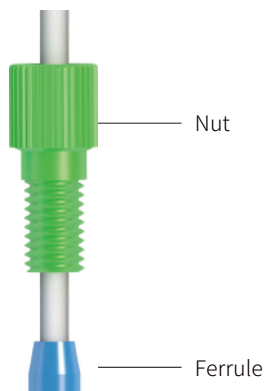

★ Application Note

Installation steps same as flangeless fittings