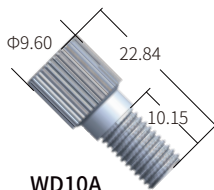

### Nut

Unit: mm

### Ferrule

**YC-016**  
For 1.6mm OD tube  
**YC-020**  
For 2.0mm OD tube

**YC-025**  
For 2.5mm OD tube  
**YC-030**  
For 3.0mm OD tube  
**YC-032**  
For 3.2mm OD tube

Model No.	Thread	Tube OD	Material
<b>Nut</b>			
WD10A-1/4-28-P-Red	1/4-28UNF	1.6mm/2.0mm/2.5mm/3.0mm/3.2mm OD	PP Red
WD10A-1/4-28-P-Dark Blue	1/4-28UNF	1.6mm/2.0mm/2.5mm/3.0mm/3.2mm OD	PP Dark Blue
WD10A-1/4-28-P-Beige Blue	1/4-28UNF	1.6mm/2.0mm/2.5mm/3.0mm/3.2mm OD	PP Beige Blue
WD10A-1/4-28-P-Deep Purple	1/4-28UNF	1.6mm/2.0mm/2.5mm/3.0mm/3.2mm OD	PP Deep Purple
WD10A-1/4-28-P-Lemon Yellow	1/4-28UNF	1.6mm/2.0mm/2.5mm/3.0mm/3.2mm OD	PP Lemon Yellow
WD10A-1/4-28-P-Dark Brown	1/4-28UNF	1.6mm/2.0mm/2.5mm/3.0mm/3.2mm OD	PP Dark Brown
WD10A-1/4-28-P-Grass Green	1/4-28UNF	1.6mm/2.0mm/2.5mm/3.0mm/3.2mm OD	PP Grass Green
WD10A-1/4-28-P-Deep Black	1/4-28UNF	1.6mm/2.0mm/2.5mm/3.0mm/3.2mm OD	PP Deep Black
WD10A-M6-P-Red	M6	1.6mm/2.0mm/2.5mm/3.0mm/3.2mm OD	PP Red
WD10A-M6-P-Dark Blue	M6	1.6mm/2.0mm/2.5mm/3.0mm/3.2mm OD	PP Dark Blue
WD10A-M6-P-Beige Blue	M6	1.6mm/2.0mm/2.5mm/3.0mm/3.2mm OD	PP Beige Blue
WD10A-M6-P-Deep Purple	M6	1.6mm/2.0mm/2.5mm/3.0mm/3.2mm OD	PP Deep Purple
WD10A-M6-P-Lemon Yellow	M6	1.6mm/2.0mm/2.5mm/3.0mm/3.2mm OD	PP Lemon Yellow
WD10A-M6-P-Dark Brown	M6	1.6mm/2.0mm/2.5mm/3.0mm/3.2mm OD	PP Dark Brown
WD10A-M6-P-Grass Green	M6	1.6mm/2.0mm/2.5mm/3.0mm/3.2mm OD	PP Grass Green
WD10A-M6-P-Deep Black	M6	1.6mm/2.0mm/2.5mm/3.0mm/3.2mm OD	PP Deep Black
WD10A-1/4-28-E-Red	1/4-28UNF	1.6mm/2.0mm/2.5mm/3.0mm/3.2mm OD	PTFE Red
WD10A-M6-E-Red	M6	1.6mm/2.0mm/2.5mm/3.0mm/3.2mm OD	PTFE Red
<b>Ferrule</b>			
YC-016-P		1.6mm OD	PP natural
YC-020-P		2.0mm OD	PP natural
YC-025-P		2.5mm OD	PP natural
YC-030-P		3.0mm OD	PP natural
YC-032-P		3.2mm OD	PP natural